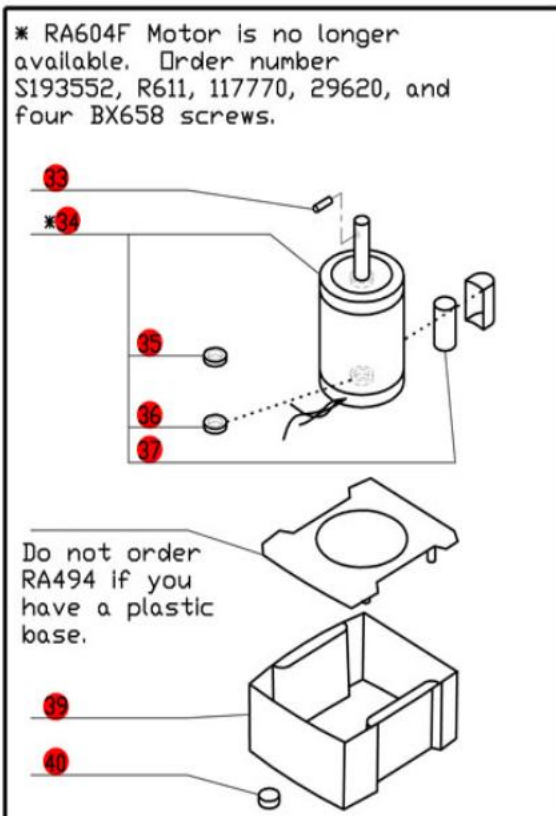

**Click on Red Dot
OR
Call us
800-465-6060**

**CLICK HERE FOR
DISCS**