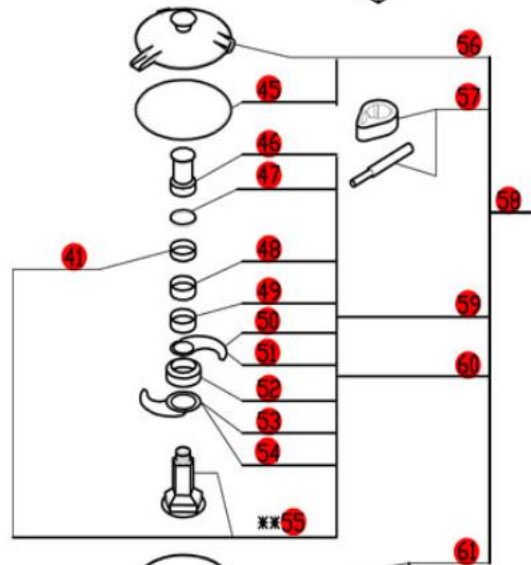

R6Y Series A

Series A, Serial Numbers (R6YxxxxxA)

1- Speed, 120 Volt, 1 Phase, 60Hz., 1 HP.

1725 RPM, 12 Amps

**102071
Includes
103903 which
is used if
replacing
the older
versions of
the blade
support.

**Click on Red Dot
OR
Call us
800-465-6060**

**CLICK HERE FOR
DISCS**

ACCESSORIES