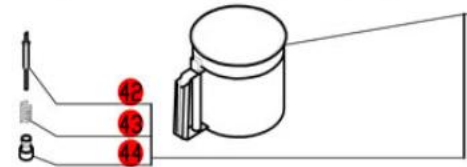

R6Y Series A

Series A, Serial Numbers (R6YxxxxxA)

1- Speed, 120 Volt, 1 Phase, 60Hz., 1 HP.

1725 RPM, 12 Amps

**102071
Includes
103903 which
is used if
replacing
the older
versions of
the blade
support.

**Click on Red Dot
OR
Call us
800-465-6060**