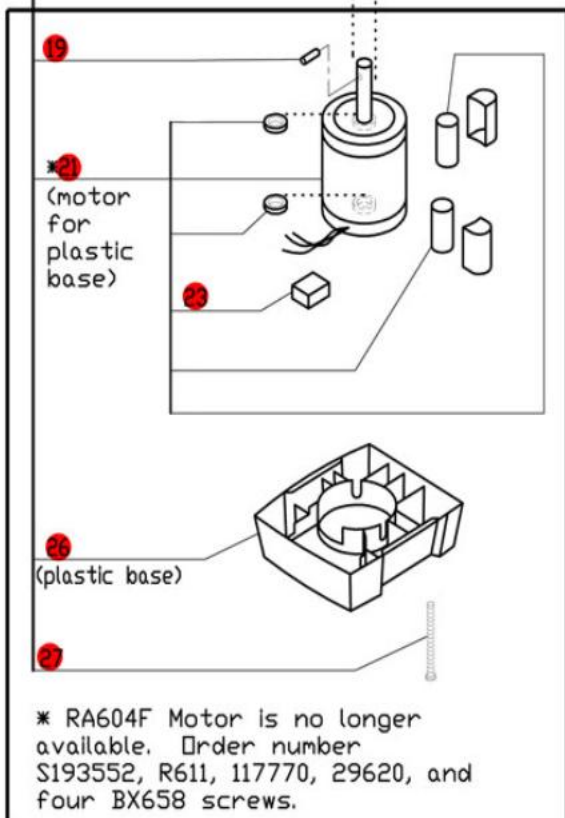

**Click on Red Dot
OR
Call us
800-465-6060**

**CLICK HERE FOR
DISCS**